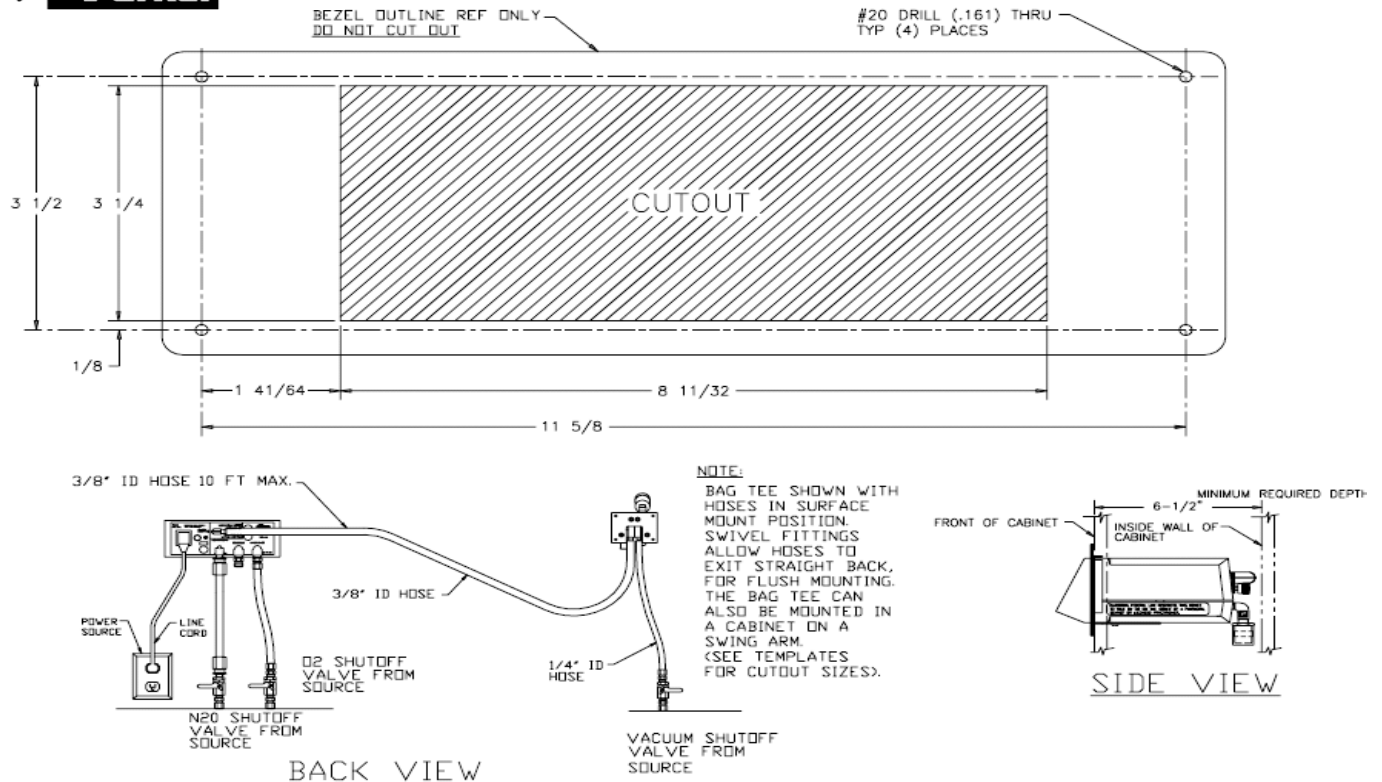

MATRIX DIGITAL MDM BEZEL TEMPLATES CUT-OUTS

Flush Mount Digital MDM (Small)

Flush Mount Digital MDM (Large)

WARNING Drawing not to scale - To receive a full size template contact

Flush Mount Digital MDM W/ O2 OUTLET

WARNING Drawing not to scale - To receive a full size template contact